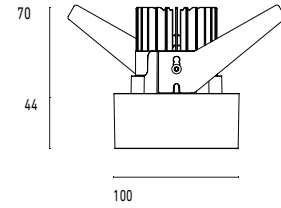

### Model

<b>Name</b>	Mono 100 Type 2 Recessed Downlighter
<b>Finish</b>	Structured White
<b>Area</b>	Indoor

### System

<b>Power (Luminaire)</b>	16W
<b>Power (System)</b>	19W
<b>Voltage</b>	240V-AC
<b>Optics</b>	Rotationally Symmetrical Direct 60°
<b>Colour Temperature</b>	3000°K
<b>Luminous Flux</b>	1436lm
<b>TM30</b>	Rf95 Rg103
<b>CRI</b>	Ra98
<b>Lumen Maintenance</b>	L90 B10 50000hrs
<b>Chromacity</b>	<3 McAdam Step Ellipse
<b>Articulation</b>	Fixed
<b>Cut-Out</b>	
<b>Ingress Protection</b>	IP44
<b>Control Device</b>	Remote DALI (Included)
<b>Class</b>	III